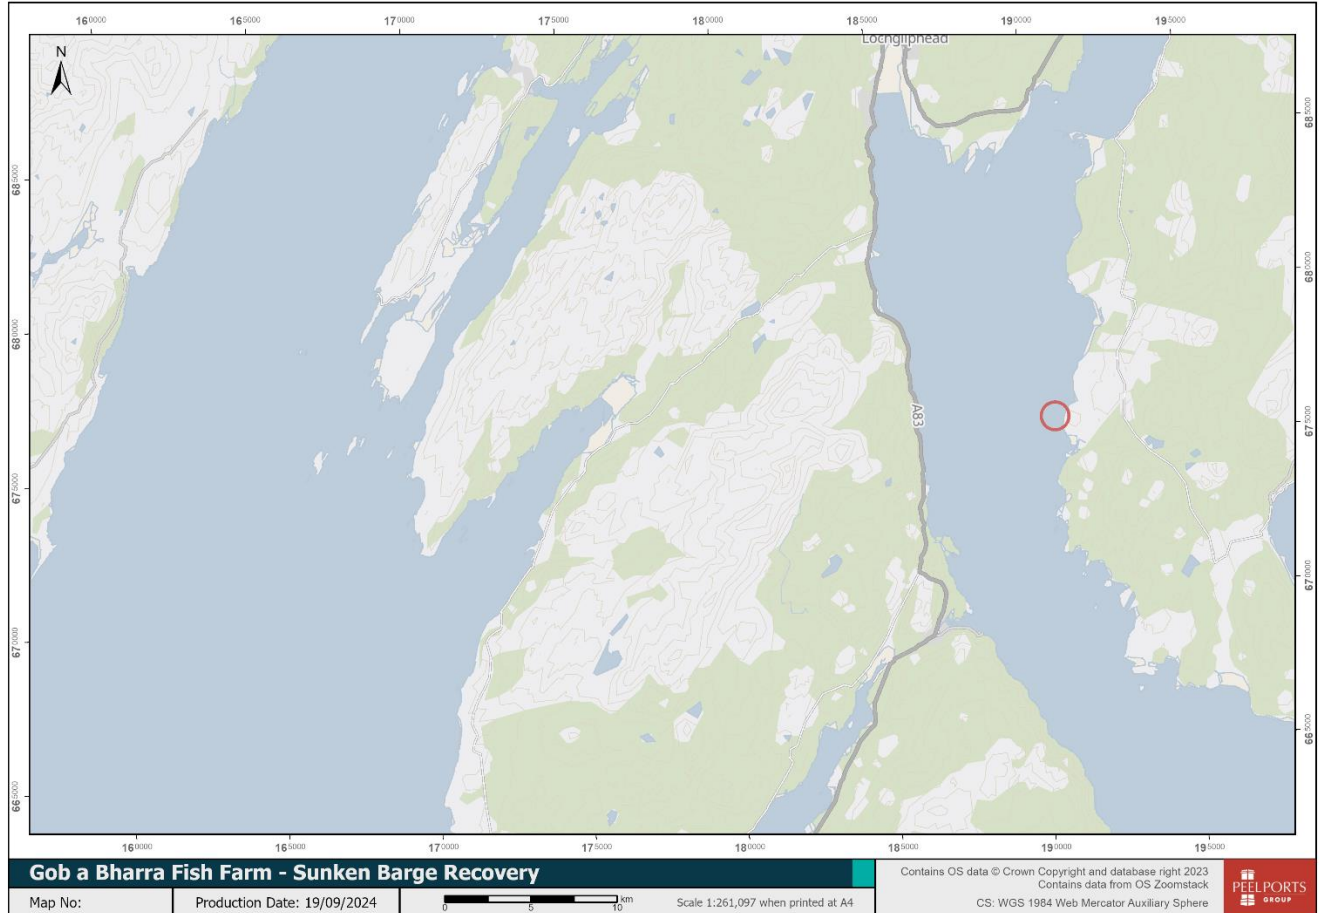

**NOTICE TO MARINERS No 96/24
LOCH FYNE – GOB A BHARRA FISH FARM
RECOVERY OF SUNKEN FEED BARGE**

Chart 2381

Mariners are advised that work to recover a sunken feed barge at the Gob a Bharra Fish Farm in Loch Fyne is planned from Monday 23rd September for a period of approximately 8 weeks.