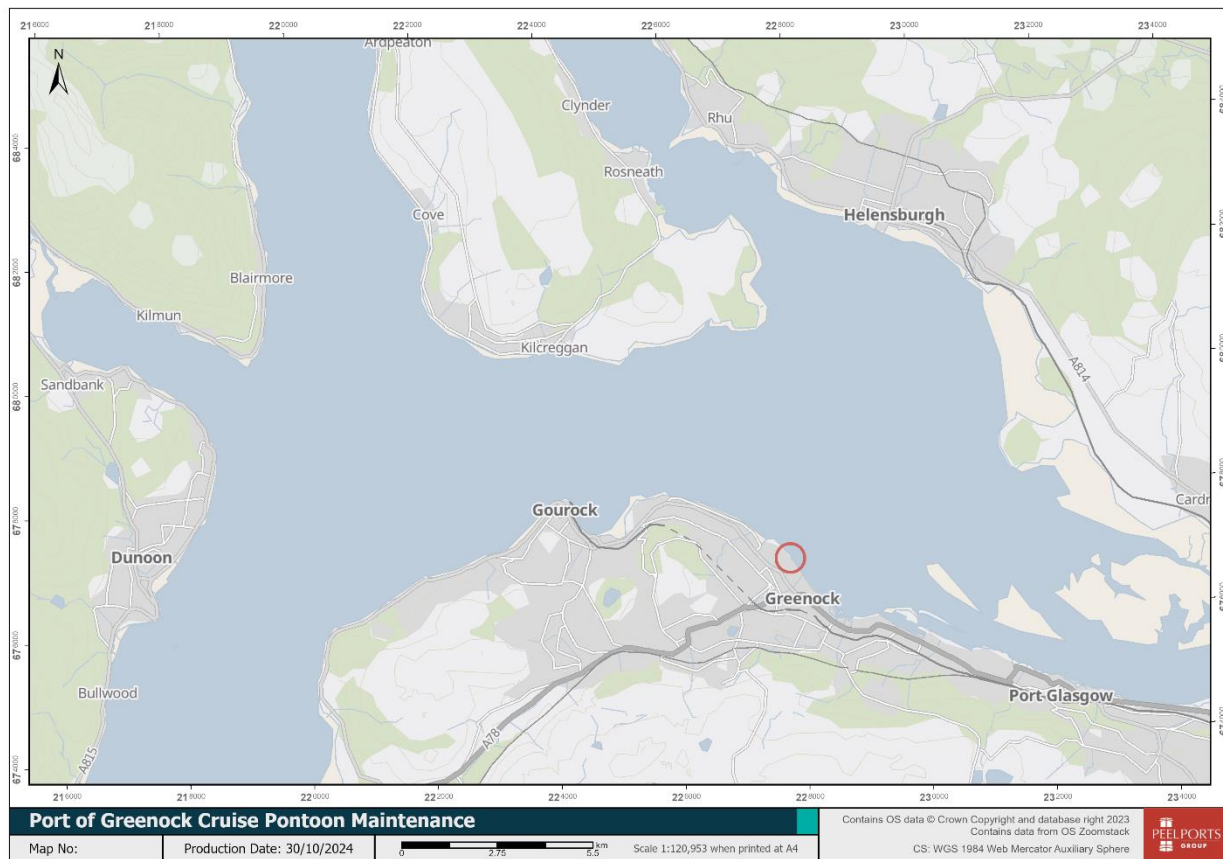

NOTICE TO MARINERS No 103/24 RIVER CLYDE – PORT OF GREENOCK CRUISE PONTOON MAINTENANCE

Chart 1994

Mariners are advised that maintenance work on the cruise pontoon at Port of Greenock is planned from 31st October until approximately 27th November 2024. The work will be conducted by divers operating from the pontoon. Mariners are requested to navigate with additional caution when transiting this area.