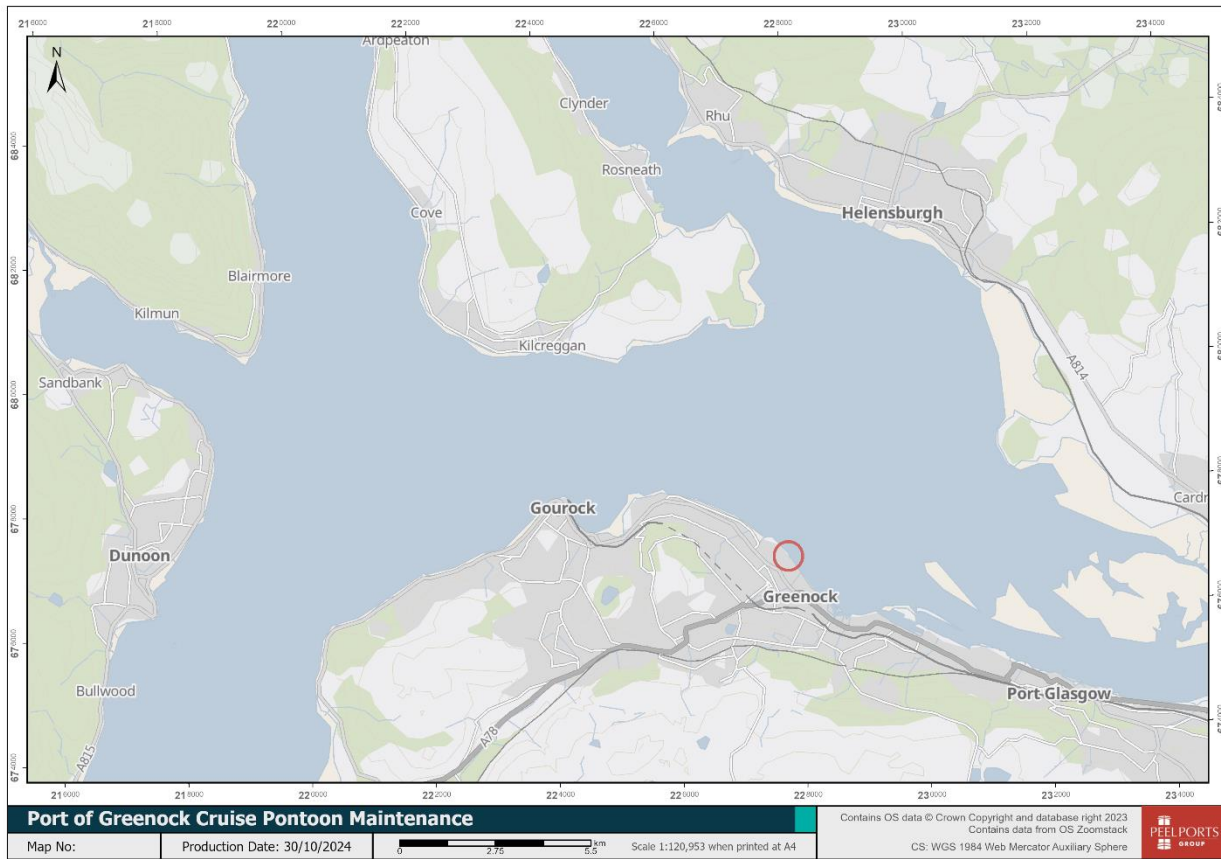

NOTICE TO MARINERS No 107/24 RIVER CLYDE – PORT OF GREENOCK CRUISE PONTOON MAINTENANCE

Chart 1994

Mariners are advised that maintenance work on the cruise pontoon at Port of Greenock will continue until approximately 31ST December 2024. The work is being conducted by divers operating from the pontoon. Mariners are requested to navigate with additional caution when transiting this area.