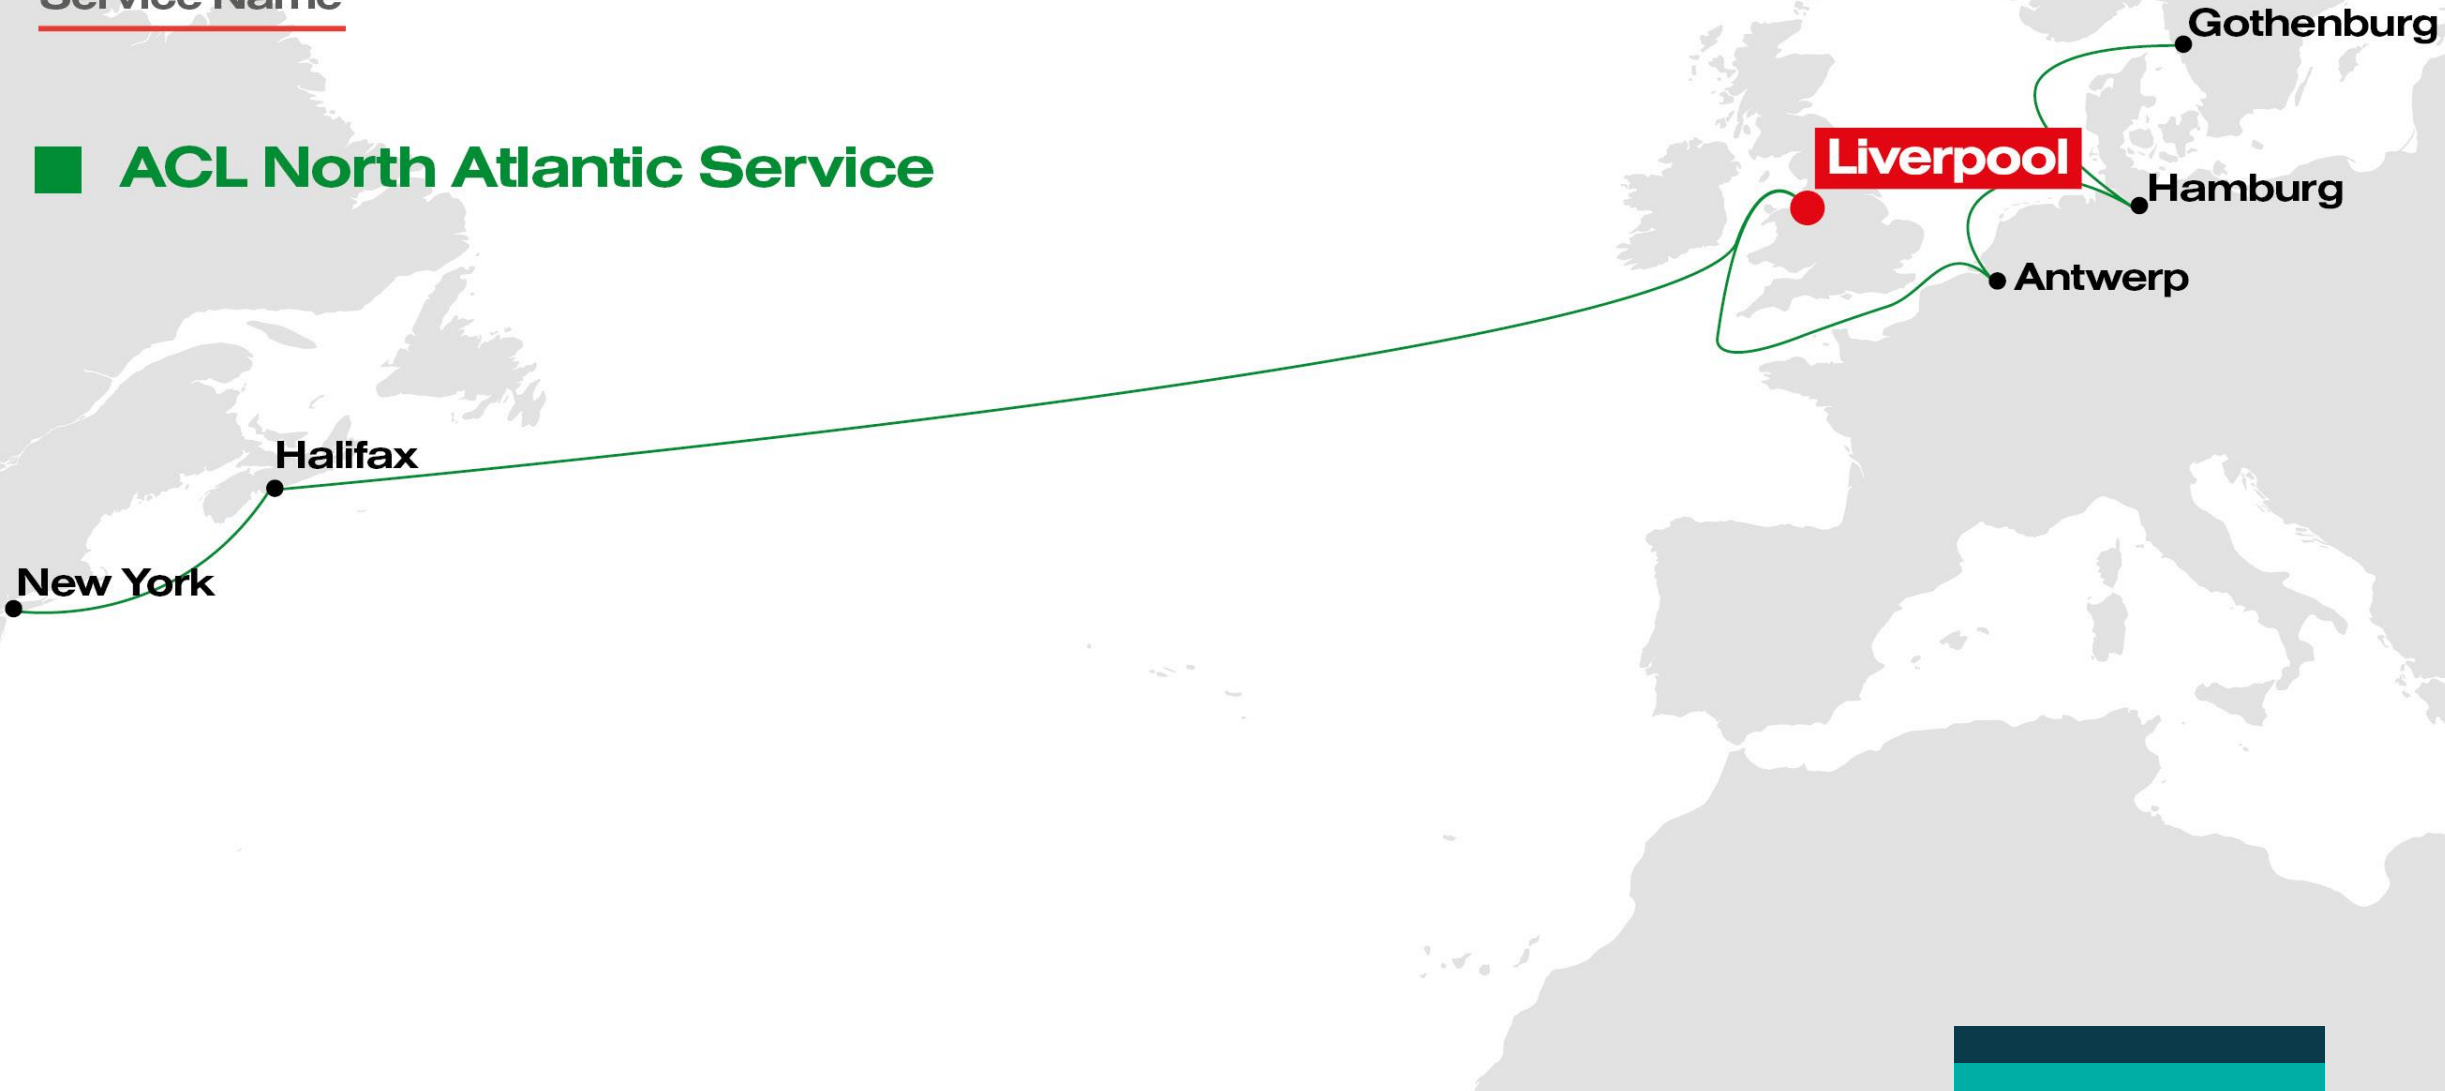

Port of Liverpool Terminal 1

Shipping Routes

Peel Ports
More Than Ports

T1 Shipping Routes

T1 Shipping Routes

Service Name

■ **ACL North Atlantic Service**

T1 Shipping Routes

Service Name

**Borchard Lines
West Coast UK**

T1 Shipping Routes

Service Name

■ Samskip Boluda Lines
Spain-Ireland-UK Service

T1 Shipping Routes

Service Name

■ **BG Freight Line**

■ CMA Portugal West

T1 Shipping Routes

Service Name

■ WEC Irish Sea

T1 Shipping Routes

Service Name

■ **WEC NCS UK Portugal Service**

T1 Shipping Routes

Service Name

■ **MSC Antwerp from/to
West Coast UK**