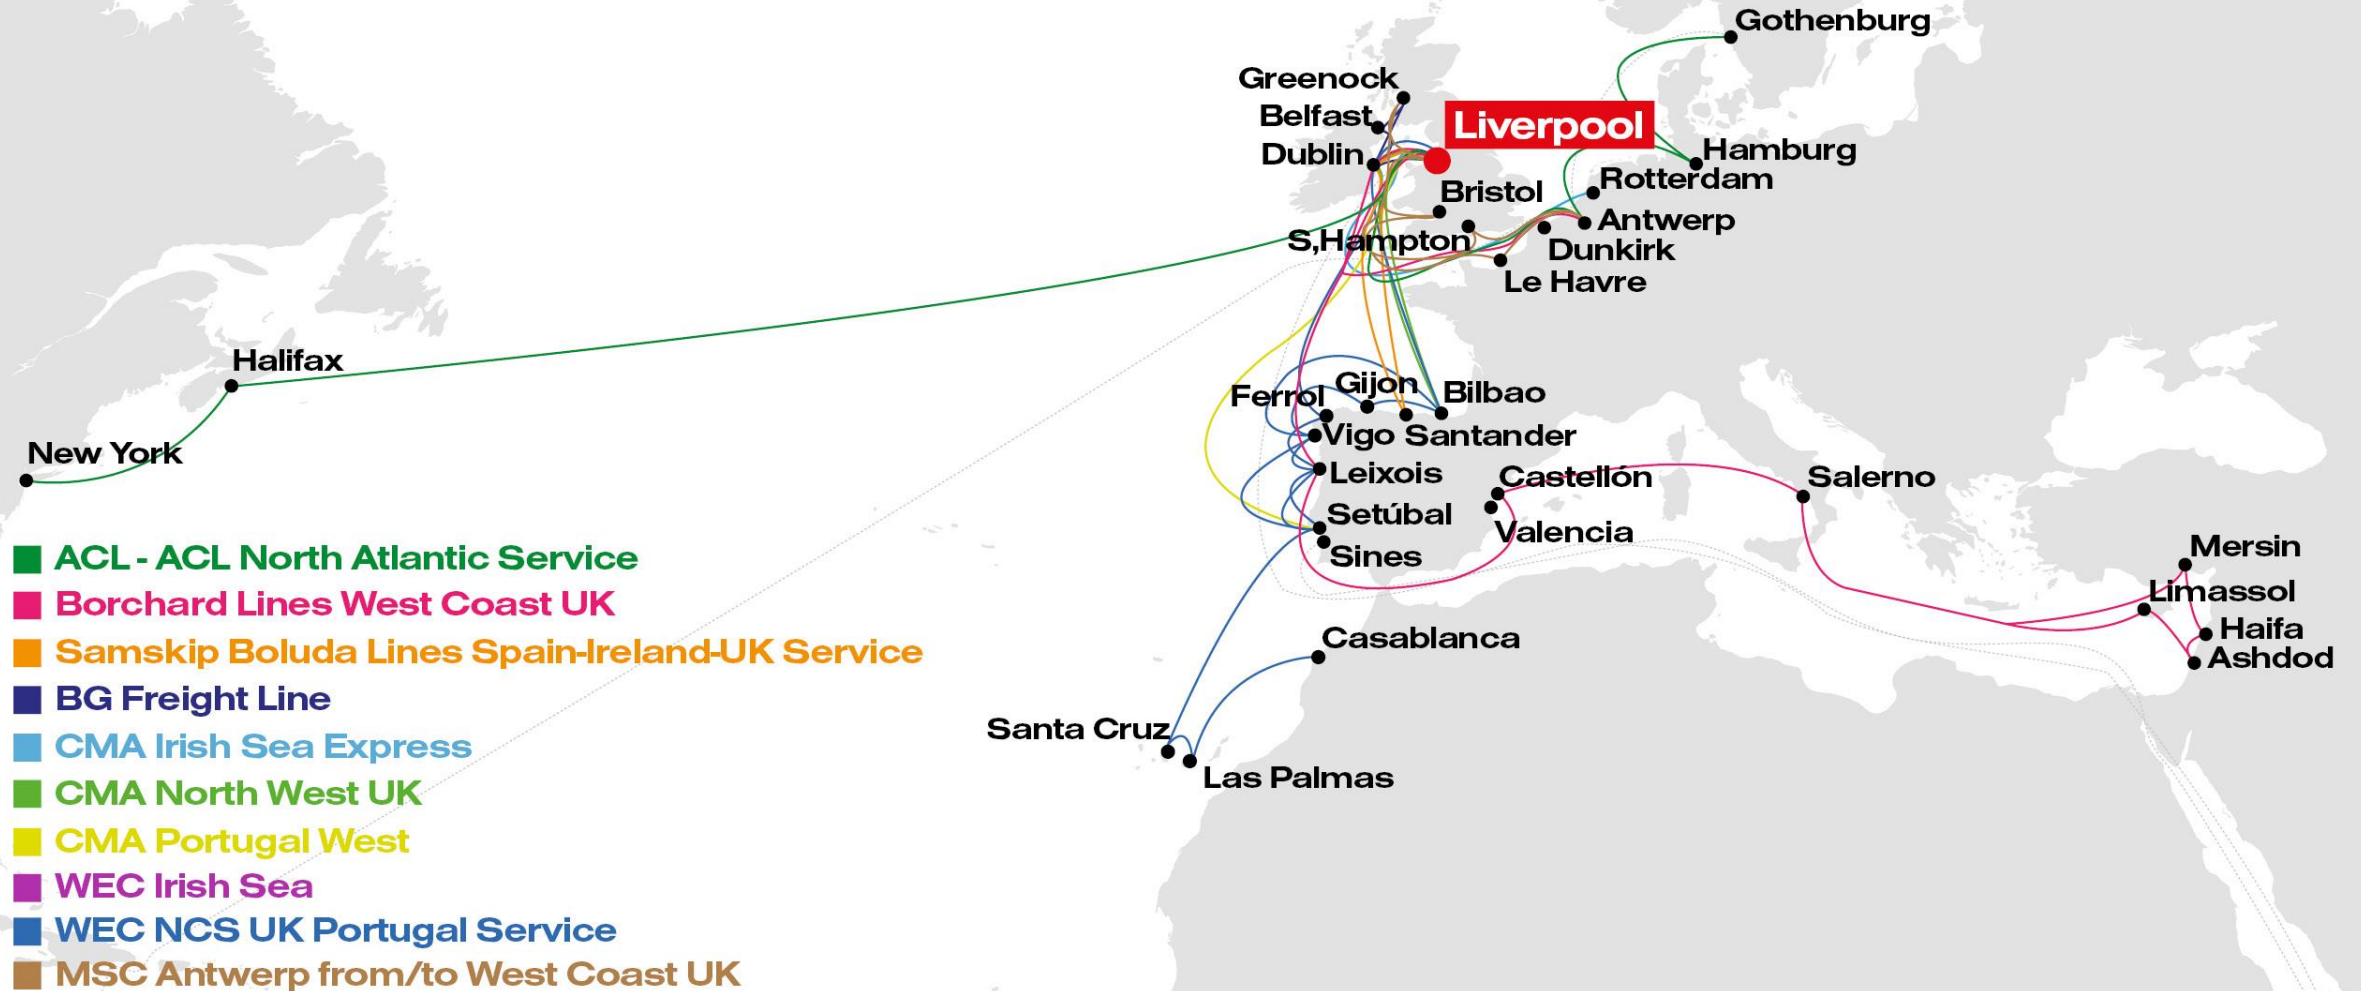

Port of Liverpool Terminal 1

Shipping Routes

Peel Ports
More Than Ports

T1 Shipping Routes

T1 Shipping Routes

Service Name

■ **ACL North Atlantic Service**

T1 Shipping Routes

Service Name

**Borchard Lines
West Coast UK**

T1 Shipping Routes

Service Name

■ Samskip Boluda Lines
Spain-Ireland-UK Service

T1 Shipping Routes

Service Name

■ **BG Freight Line**

■ CMA Portugal West

T1 Shipping Routes

Service Name

■ WEC Irish Sea

T1 Shipping Routes

Service Name

■ **WEC NCS UK Portugal Service**

T1 Shipping Routes

Service Name

■ **MSC Antwerp from/to
West Coast UK**