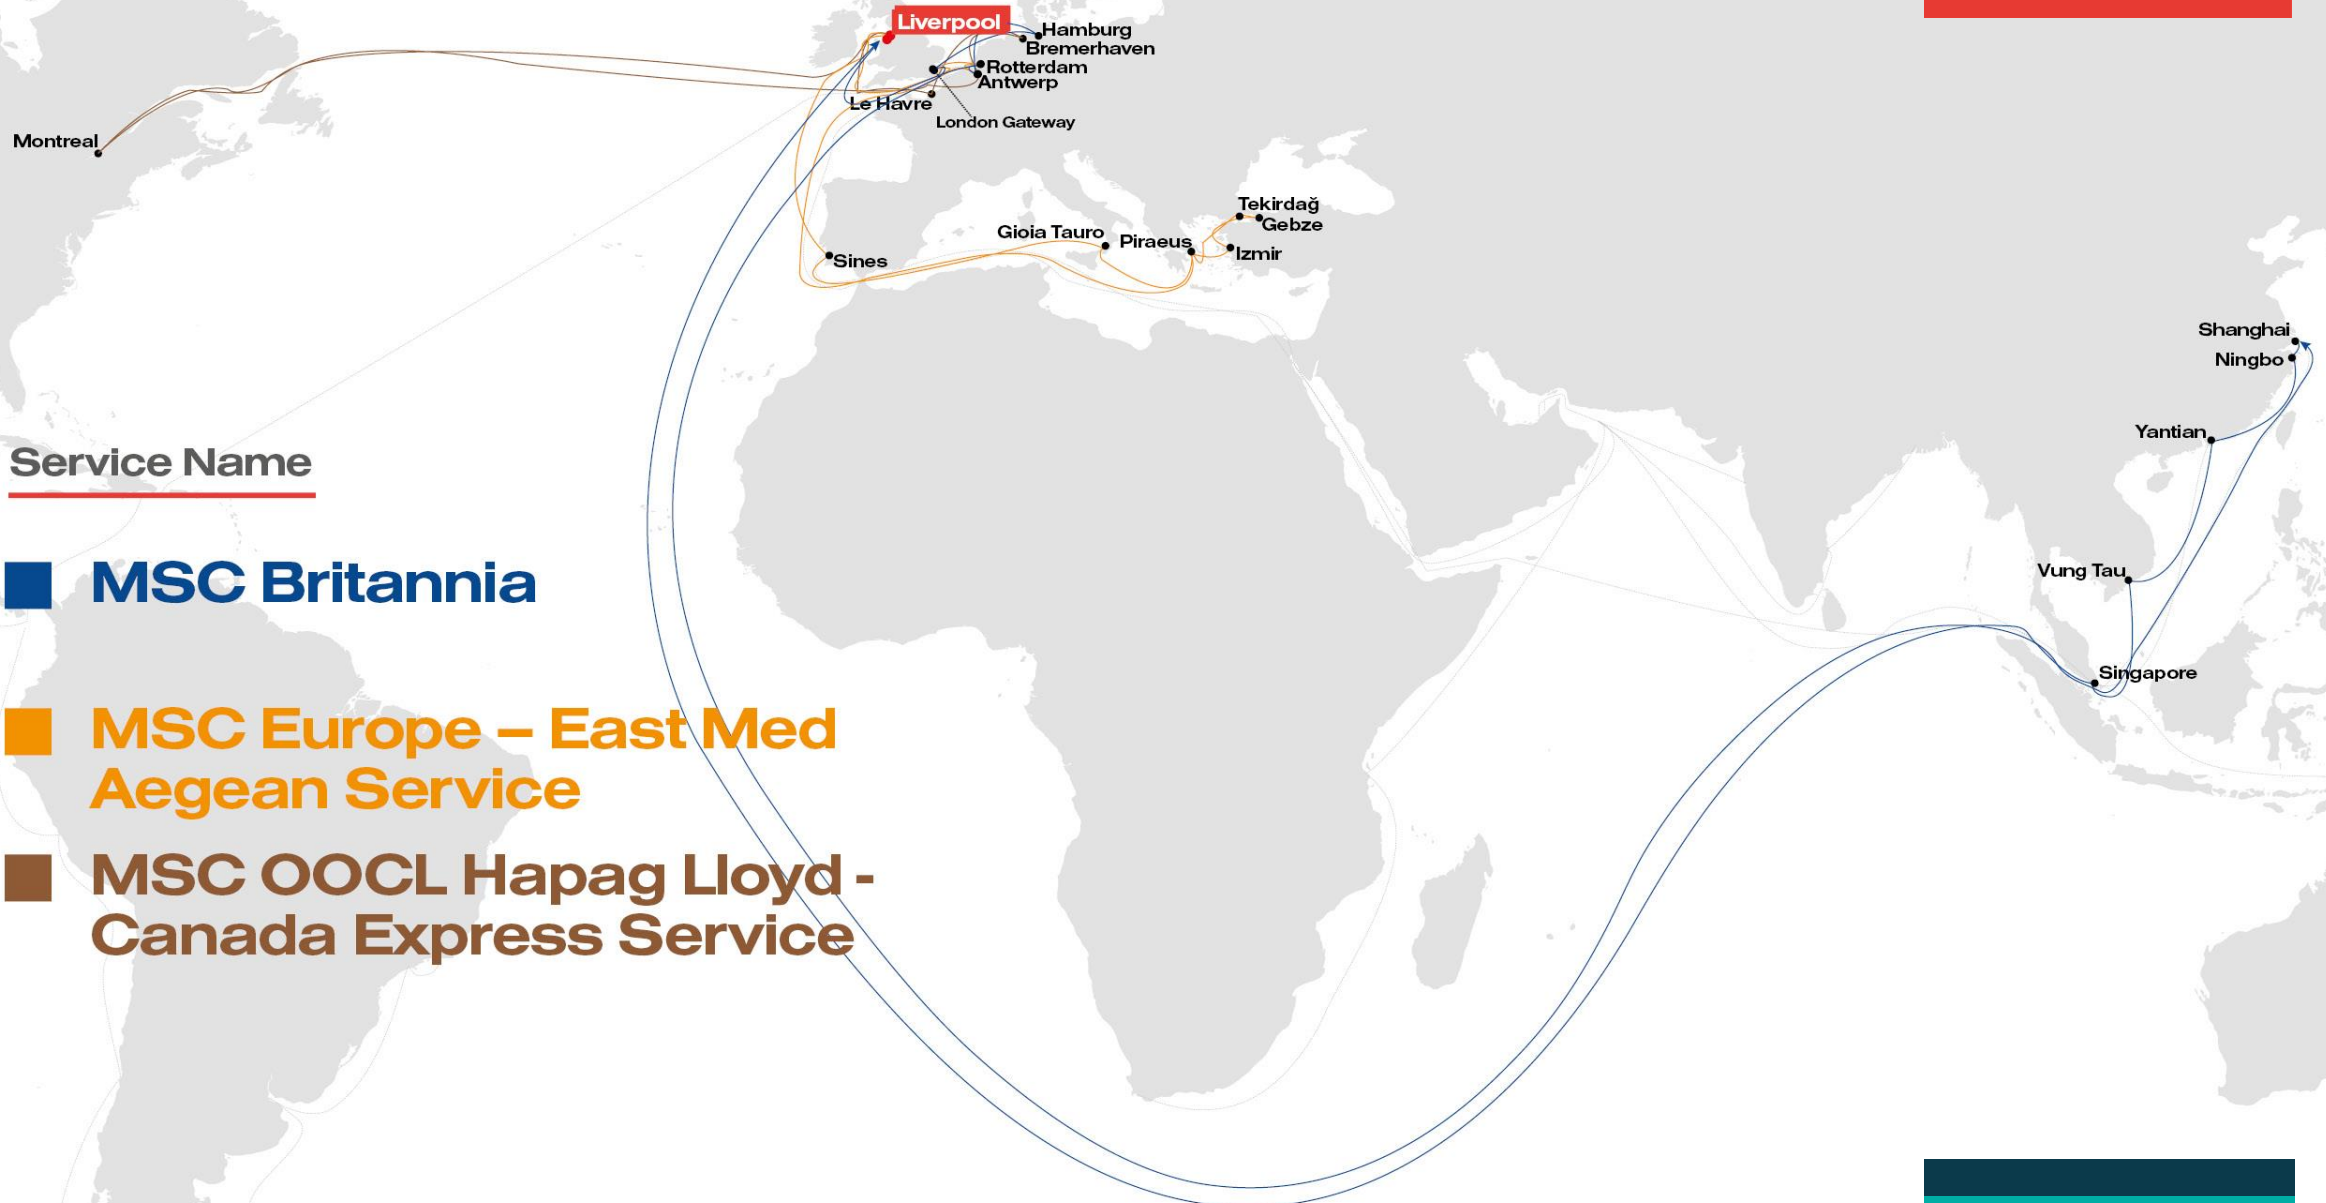

# Port of Liverpool Terminal 2

Shipping Routes

# T2 Shipping Routes

Service Name

**■ MSC Britannia**

**■ MSC Europe – East Med Aegean Service**

**■ MSC OOCL Hapag Lloyd - Canada Express Service**

# T2 Shipping Routes

Liverpool  
Hamburg  
Rotterdam  
Antwerp  
London Gateway

Shanghai  
Ningbo  
Yantian  
Vung Tau  
Singapore

Service Name

**MSC Britannia**

# T2 Shipping Routes

Service Name

■ **MSC Europe – East Med  
Aegean Service**